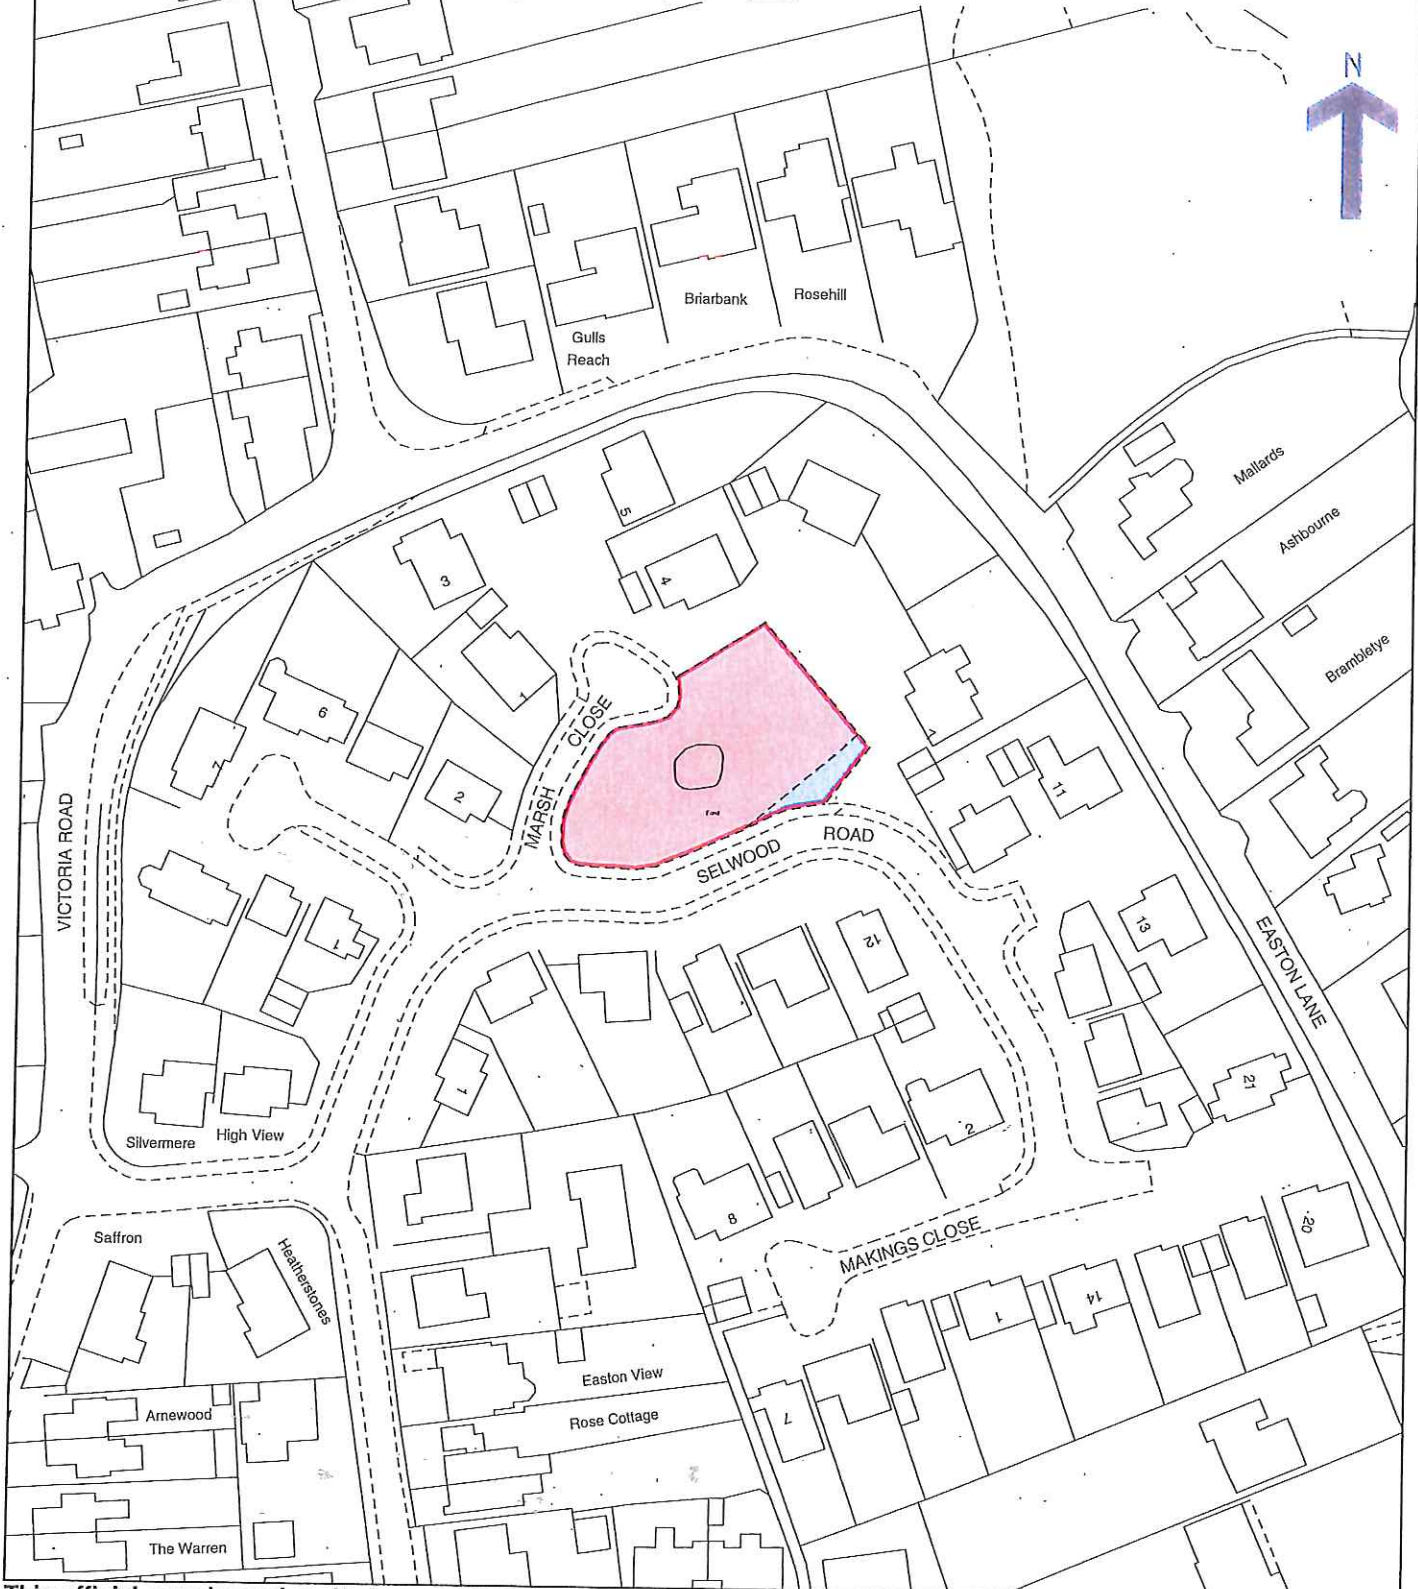

Land Registry
Official copy of
title plan

Title number **IW80494**
Ordnance Survey map reference **SZ3486SW**
Scale **1:1250** enlarged from 1:2500
Administrative area **Isle of Wight**

© Crown copyright and database rights 2015 Ordnance Survey 100026316.
You are not permitted to copy, sub-license, distribute or sell any of this data to third parties in any form.

This official copy issued on 15 January 2015 shows the state of this title plan on 15 January 2015 at 11:24:50. It is admissible in evidence to the same extent as the original (s.67 Land Registration Act 2002). This title plan shows the general position, not the exact line, of the boundaries. It may be subject to distortions in scale. Measurements scaled from this plan may not match measurements between the same points on the ground. This title is dealt with by Land Registry, Weymouth Office.